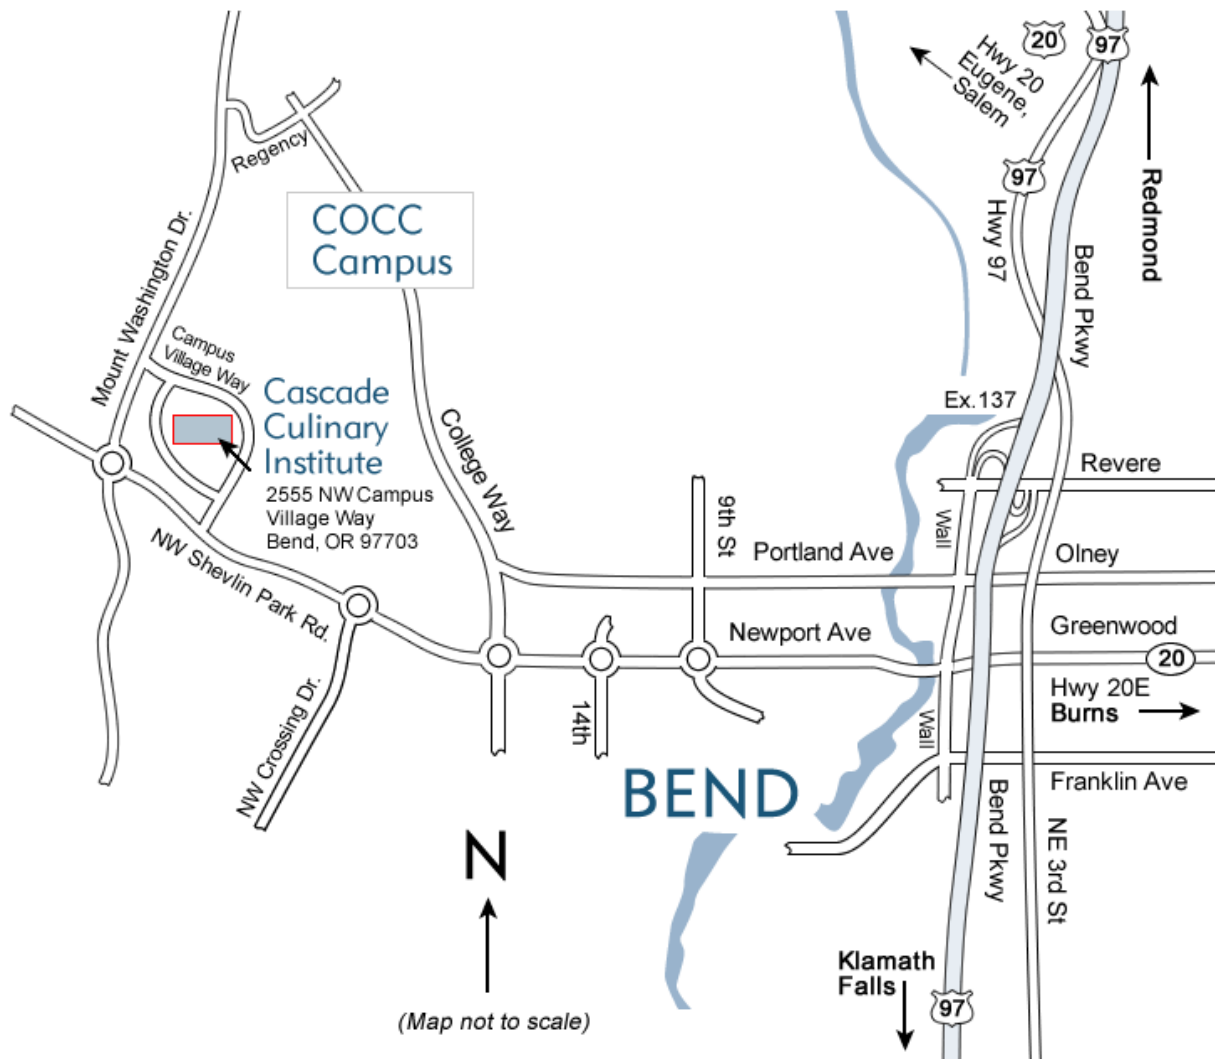

Cascade Culinary Institute Map and Driving Directions

Cascade Culinary Institute and Elevation restaurant are located just southwest of COCC campus near the Shevlin Park Road and Mount Washington Drive roundabout.

From Downtown Bend - Head west on Greenwood/Newport Avenue. Continue through the Newport Ave/Shevlin Park Rd roundabout, go west 1 mile on NW Shevlin Park Rd. Turn right on Campus Village Way.

From the COCC Campus, North Entrance - Head North past the Health Careers Center and Barber Library. Turn left at Regency at the stop sign and go to Mt. Washington Drive. Turn left on Mount Washington and continue .4 miles. Turn left on Campus Village Way.

From the COCC Campus, South Entrance - Head south (downhill) on College Way. At the bottom of the hill, turn right at the Newport Ave/Shevlin Park Rd roundabout and go west one mile on NW Shevlin Park Road. Turn right on Campus Village Way.